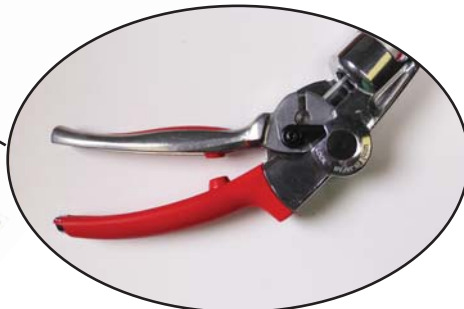

180LR-Series Heavy Duty Pruner

**NEW &
IMPROVED**

Big Cutting Capacity

Drop-forged Blade

Most cutting leverage and longest lasting sharpness

Hard Chrome Plated Blade

Best protection against rust and sap

www.ars-tools.se

Lightweight Aluminum Pipe

Durable and easy to handle - weighs 700-950g. (depending on length).

Starkare inner rod

Stronger at drum at bottom of rod for longer life.

Ny Stop Skruv

ny stabil "blindnut" /hylsa

Nytt Ergo Handtag

Allows you to turn the pruner blades in any direction without moving the handgrip

3 längder:

180LR1,2	:1,2m.
180LR1,8	:1,8m
180LR2,1	:2,1m.

Available at:

**BEST BLADES
IN THE
BUSINESS**

ARS - Nakaya Scandinavia AB