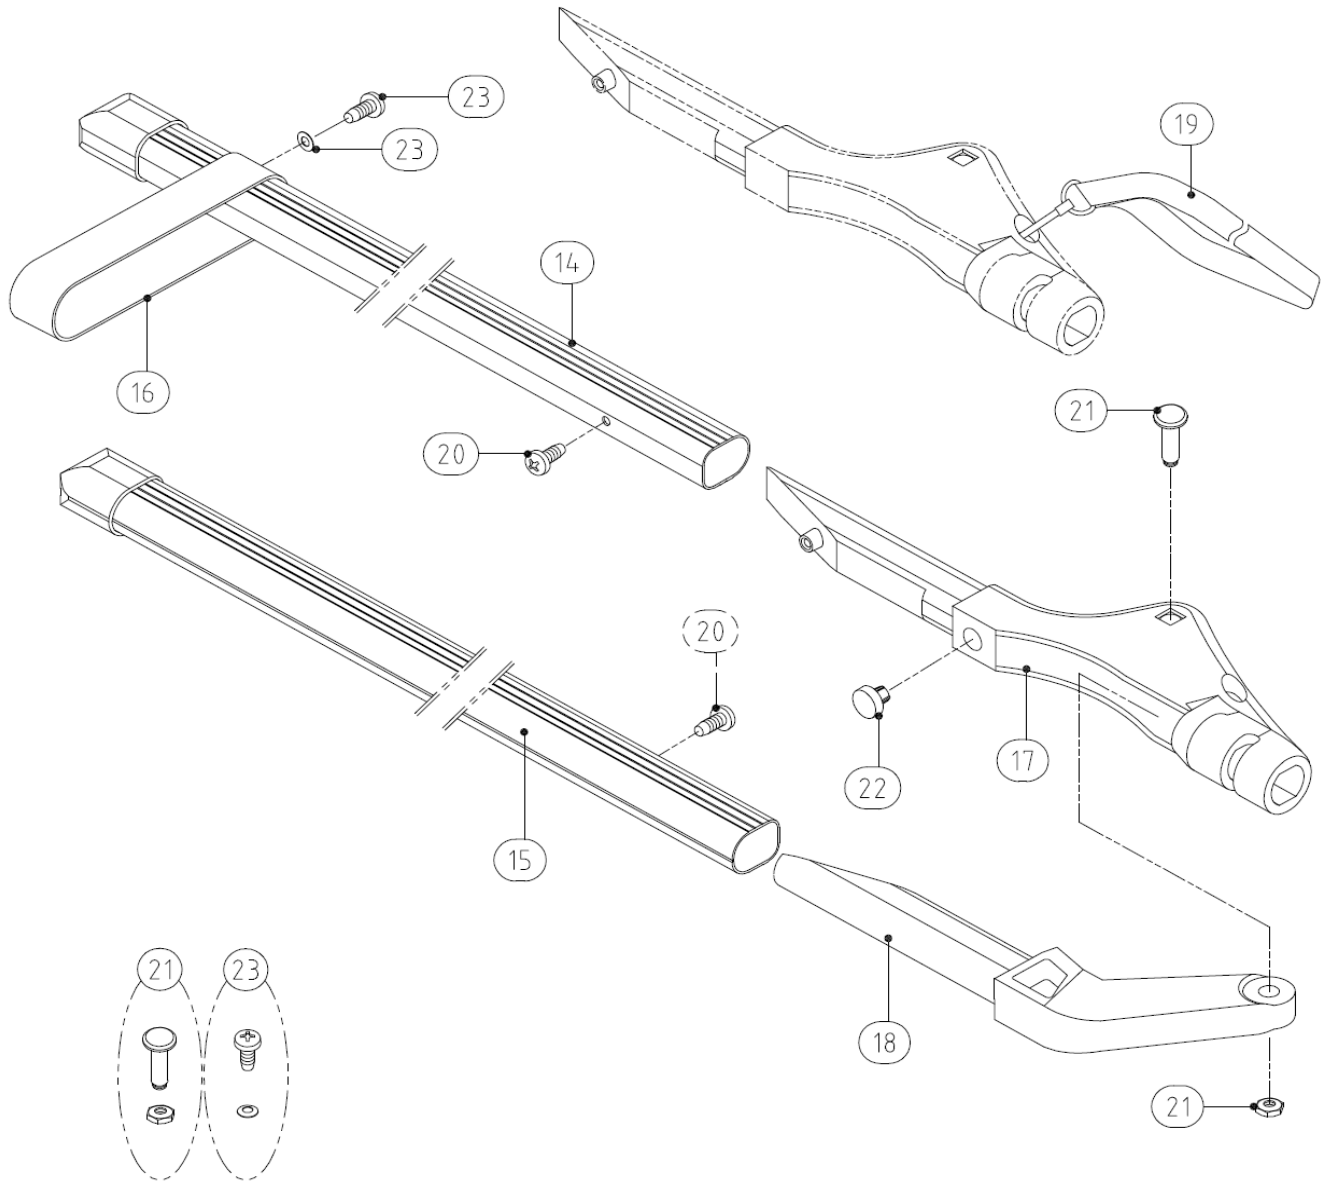

185-1.2 / 185-1.5 / 185-1.8

PARTS NO.	SPECIFICATION	PARTS NO.	SPECIFICATION
①	SP-205 BOLT & NUT FOR 185-1.2/185-1.5/185-1.8	⑪	SP-240 BOLT & NUT FOR FITTING PARTS SET FOR 185 SERIES (2PCS EACH)
②	SP-206 FITTING PARTS SET FOR 185-1.2/185-1.5/185-1.8	⑫	SP-163 ROD FIXING PIN & STOPPER FOR 185 SERIES
③	SP-207 CAP BOLT, NUT & WASHER FOR 185-1.2/185-1.5/185-1.8 (2PCS EACH)	⑬	SP-412 ROD GUIDE FOR 185 SERIES (1PC)
④	SP-208 PIPE FOR 185-1.2		
⑤	SP-209 PIPE FOR 185-1.5		
⑥	SP-210 PIPE FOR 185-1.8		
⑦	SP-213 BOLT, NUT, TUBE, WASHER & ROD GUIDE FOR 185 SERIES		
⑧	SP-230 ROD SET FOR 185-1.2		
⑨	SP-231 ROD SET FOR 185-1.5		
⑩	SP-232 ROD SET FOR 185-1.8		

185-1.2 / 185-1.5 / 185-1.8

PARTS NO.	SPECIFICATION	PARTS NO.	SPECIFICATION
⑭ SP-211	LEVER PIPE 1 WITH END CAP FOR 185-1.2/ 185-1.5/185-1.8		
⑮ SP-212	LEVER PIPE 2 WITH END CAP FOR 185-1.2/ 185-1.5/185-1.8		
⑯ SP-214	STOPPER BAND ONLY, FOR 185-1.2/185-1.5/ 185-1.8		
⑰ SP-252	GRIP ONLY FOR 185-1.2/185-1.5/185-1.8		
⑱ SP-253	LEVER ONLY FOR 185-1.2/185-1.5/185-1.8		
⑲ SP-254	STRAP FOR 185 SERIES		
⑳ SP-318	BOLT FOR LEVER PIPE FOR 185 SERIES (1PC)		
㉑ SP-319	BOLT & NUT FOR GRIP OF 185 SERIES		
㉒ SP-411	RUBBER CUSHION FOR THE HANDLE OF 185 SERIES		
㉓ SP-413	BOLT & NUT FOR THE STOPPER BAND OF 185 SERIES		