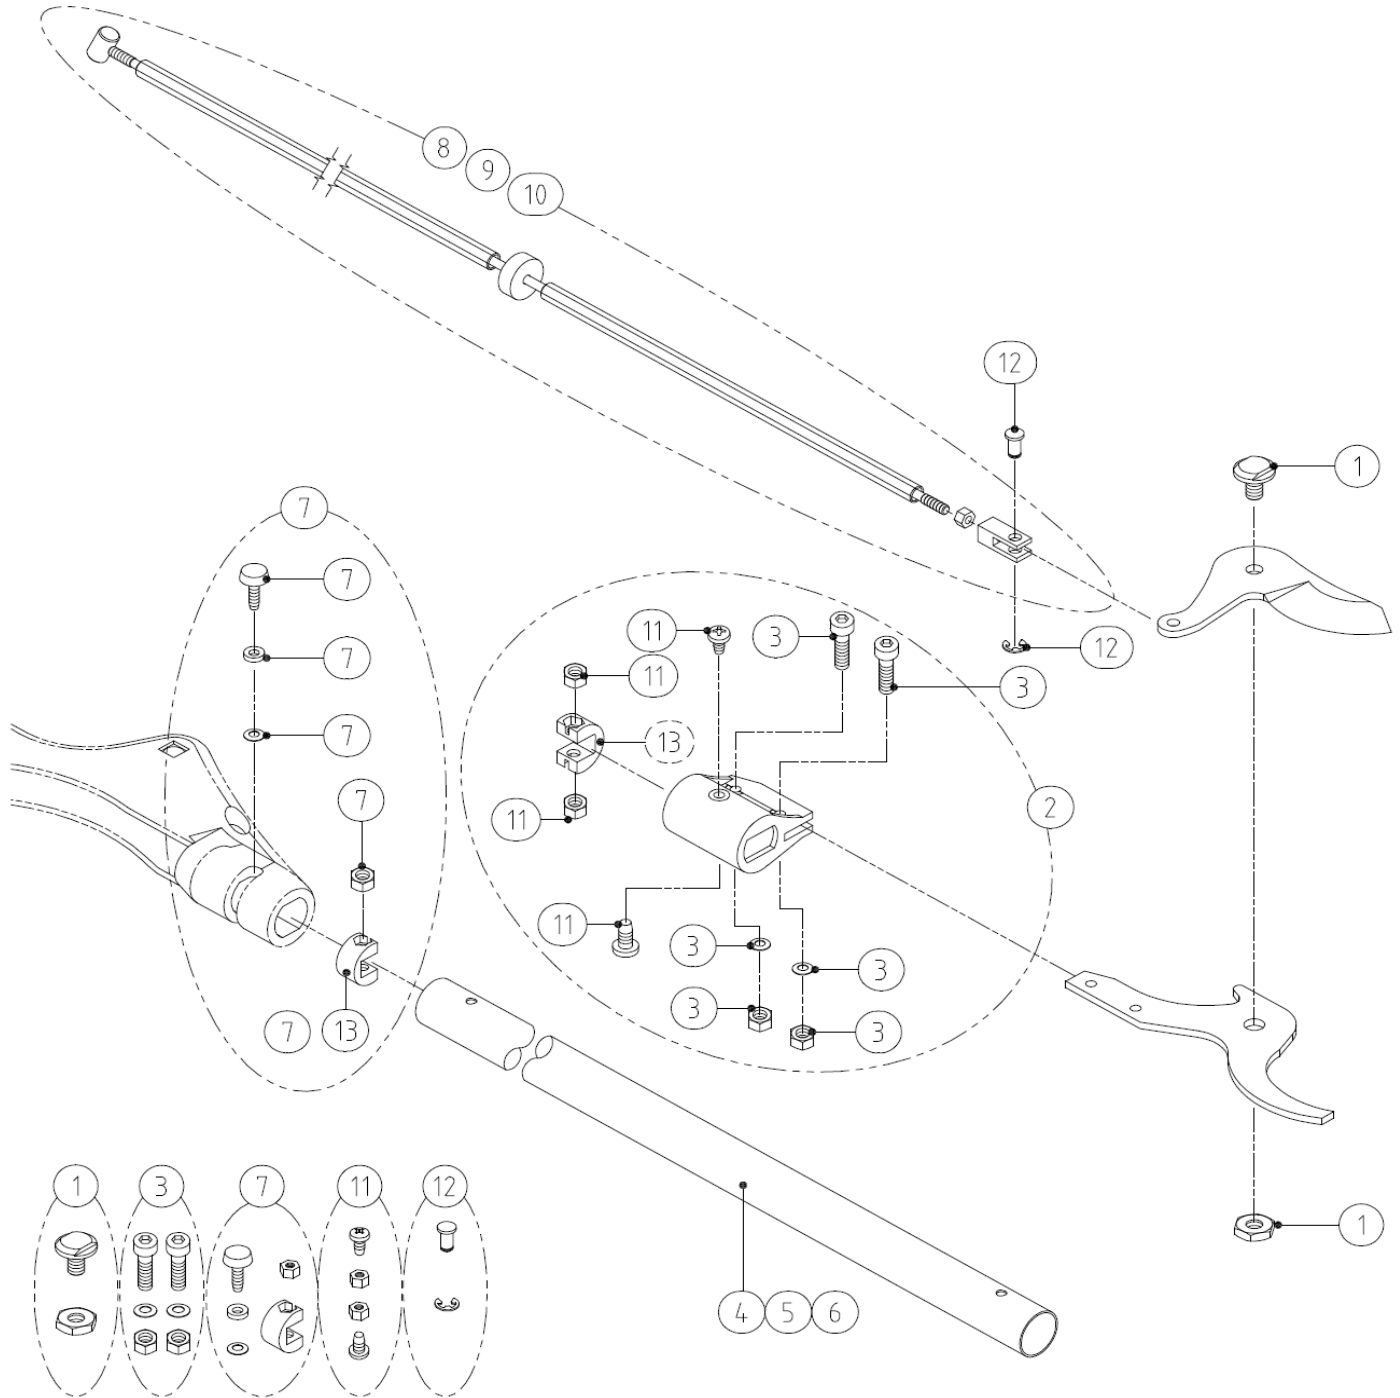

185-1.2 / 185-1.5 / 185-1.8

PARTS NO.	SPECIFICATION	PARTS NO.	SPECIFICATION
①	SP-205 BOLT & NUT FOR 185-1.2/185-1.5/185-1.8	⑪	SP-240 BOLT & NUT FOR FITTING PARTS SET FOR 185 SERIES (2PCS EACH)
②	SP-206 FITTING PARTS SET FOR 185-1.2/185-1.5/185-1.8	⑫	SP-163 ROD FIXING PIN & STOPPER FOR 185 SERIES
③	SP-207 CAP BOLT, NUT & WASHER FOR 185-1.2/185-1.5/185-1.8 (2PCS EACH)	⑬	SP-412 ROD GUIDE FOR 185 SERIES (1PC)
④	SP-208 PIPE FOR 185-1.2		
⑤	SP-209 PIPE FOR 185-1.5		
⑥	SP-210 PIPE FOR 185-1.8		
⑦	SP-213 BOLT, NUT, TUBE, WASHER & ROD GUIDE FOR 185 SERIES		
⑧	SP-230 ROD SET FOR 185-1.2		
⑨	SP-231 ROD SET FOR 185-1.5		
⑩	SP-232 ROD SET FOR 185-1.8		

185-1.2 / 185-1.5 / 185-1.8

PARTS NO.	SPECIFICATION	PARTS NO.	SPECIFICATION
⑭ SP-211	LEVER PIPE 1 WITH END CAP FOR 185-1.2/ 185-1.5/185-1.8		
⑮ SP-212	LEVER PIPE 2 WITH END CAP FOR 185-1.2/ 185-1.5/185-1.8		
⑯ SP-214	STOPPER BAND ONLY, FOR 185-1.2/185-1.5/ 185-1.8		
⑰ SP-252	GRIP ONLY FOR 185-1.2/185-1.5/185-1.8		
⑱ SP-253	LEVER ONLY FOR 185-1.2/185-1.5/185-1.8		
⑲ SP-254	STRAP FOR 185 SERIES		
⑳ SP-318	BOLT FOR LEVER PIPE FOR 185 SERIES (1PC)		
㉑ SP-319	BOLT & NUT FOR GRIP OF 185 SERIES		
㉒ SP-411	RUBBER CUSHION FOR THE HANDLE OF 185 SERIES		
㉓ SP-413	BOLT & NUT FOR THE STOPPER BAND OF 185 SERIES		